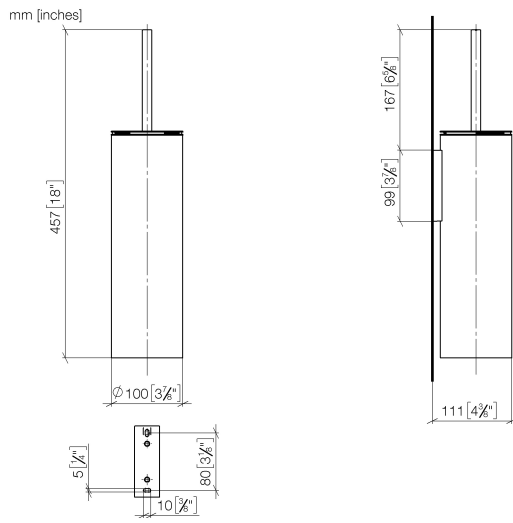

83 910 979 Product version from 10/1/2023

- brush, matte black
- width 100mm
- height 456 mm
- 110mm projection

	Chrome	83 910 979-00
	Brushed Platinum	83 910 979-06
	Platinum	83 910 979-08
	Dark Chrome	83 910 979-19
	Light Gold (PVD)	83 910 979-26
	Brushed Light Gold (PVD)	83 910 979-27
	Brushed Durabrass (23kt Gold)	83 910 979-28
	Matte Black	83 910 979-33
	Brushed Dark Brass (PVD)	83 910 979-39
	Brushed Bronze (PVD)	83 910 979-42
	Brushed Champagne (22kt Gold)	83 910 979-46
	Brushed Chrome	83 910 979-93
	Brushed Dark Platinum	83 910 979-99

83 910 979 Product version from 10/1/2023

83 910 979 Product version from 10/1/2023

Parts for other finishes can be found here: Brushed Platinum

Spare parts list

No.	Item Number	Name	Quantity used	Delivery time
2	90 18 50 601 00 90	brush	1.00	2
5	08 23 01 503-00	casing	1.00	10
1	90 20 97 505 01-00	handle	1.00	10
6	05 30 31 025 00 90	fixing set	2.00	2
3	08 18 40 524 90	insert	1.00	2
7	05 18 40 287 00 90	holder	1.00	2
4	90 30 30 014 00 90	screw	1.00	2