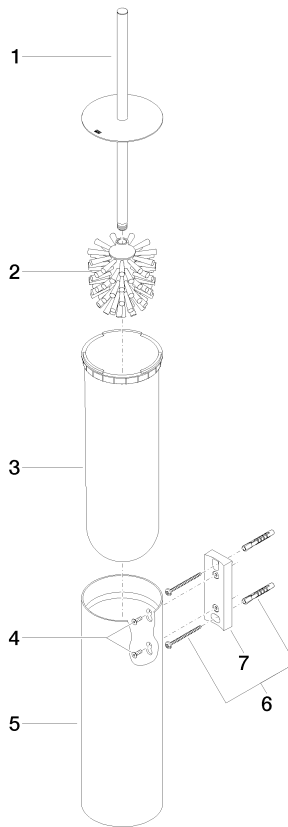

83 910 979 Product version from 10/1/2023

- brush, matte black
- width 100mm
- height 456 mm
- 110mm projection

	Chrome	83 910 979-00
	Brushed Platinum	83 910 979-06
	Platinum	83 910 979-08
	Dark Chrome	83 910 979-19
	Light Gold (PVD)	83 910 979-26
	Brushed Light Gold (PVD)	83 910 979-27
	Brushed Durabrass (23kt Gold)	83 910 979-28
	Matte Black	83 910 979-33
	Brushed Dark Brass (PVD)	83 910 979-39
	Brushed Bronze (PVD)	83 910 979-42
	Brushed Champagne (22kt Gold)	83 910 979-46
	Brushed Chrome	83 910 979-93
	Brushed Dark Platinum	83 910 979-99

83 910 979 Product version from 10/1/2023

83 910 979 Product version from 10/1/2023

Parts for other finishes can be found here: Brushed Platinum

Spare parts list

No.	Item Number	Name	Quantity used	Delivery time
2	90 18 50 601 00 90	brush	1.00	2
5	08 23 01 503-00	casing	1.00	10
1	90 20 97 505 01-00	handle	1.00	10
6	05 30 31 025 00 90	fixing set	2.00	2
3	08 18 40 524 90	insert	1.00	2
7	05 18 40 287 00 90	holder	1.00	2
4	90 30 30 014 00 90	screw	1.00	2